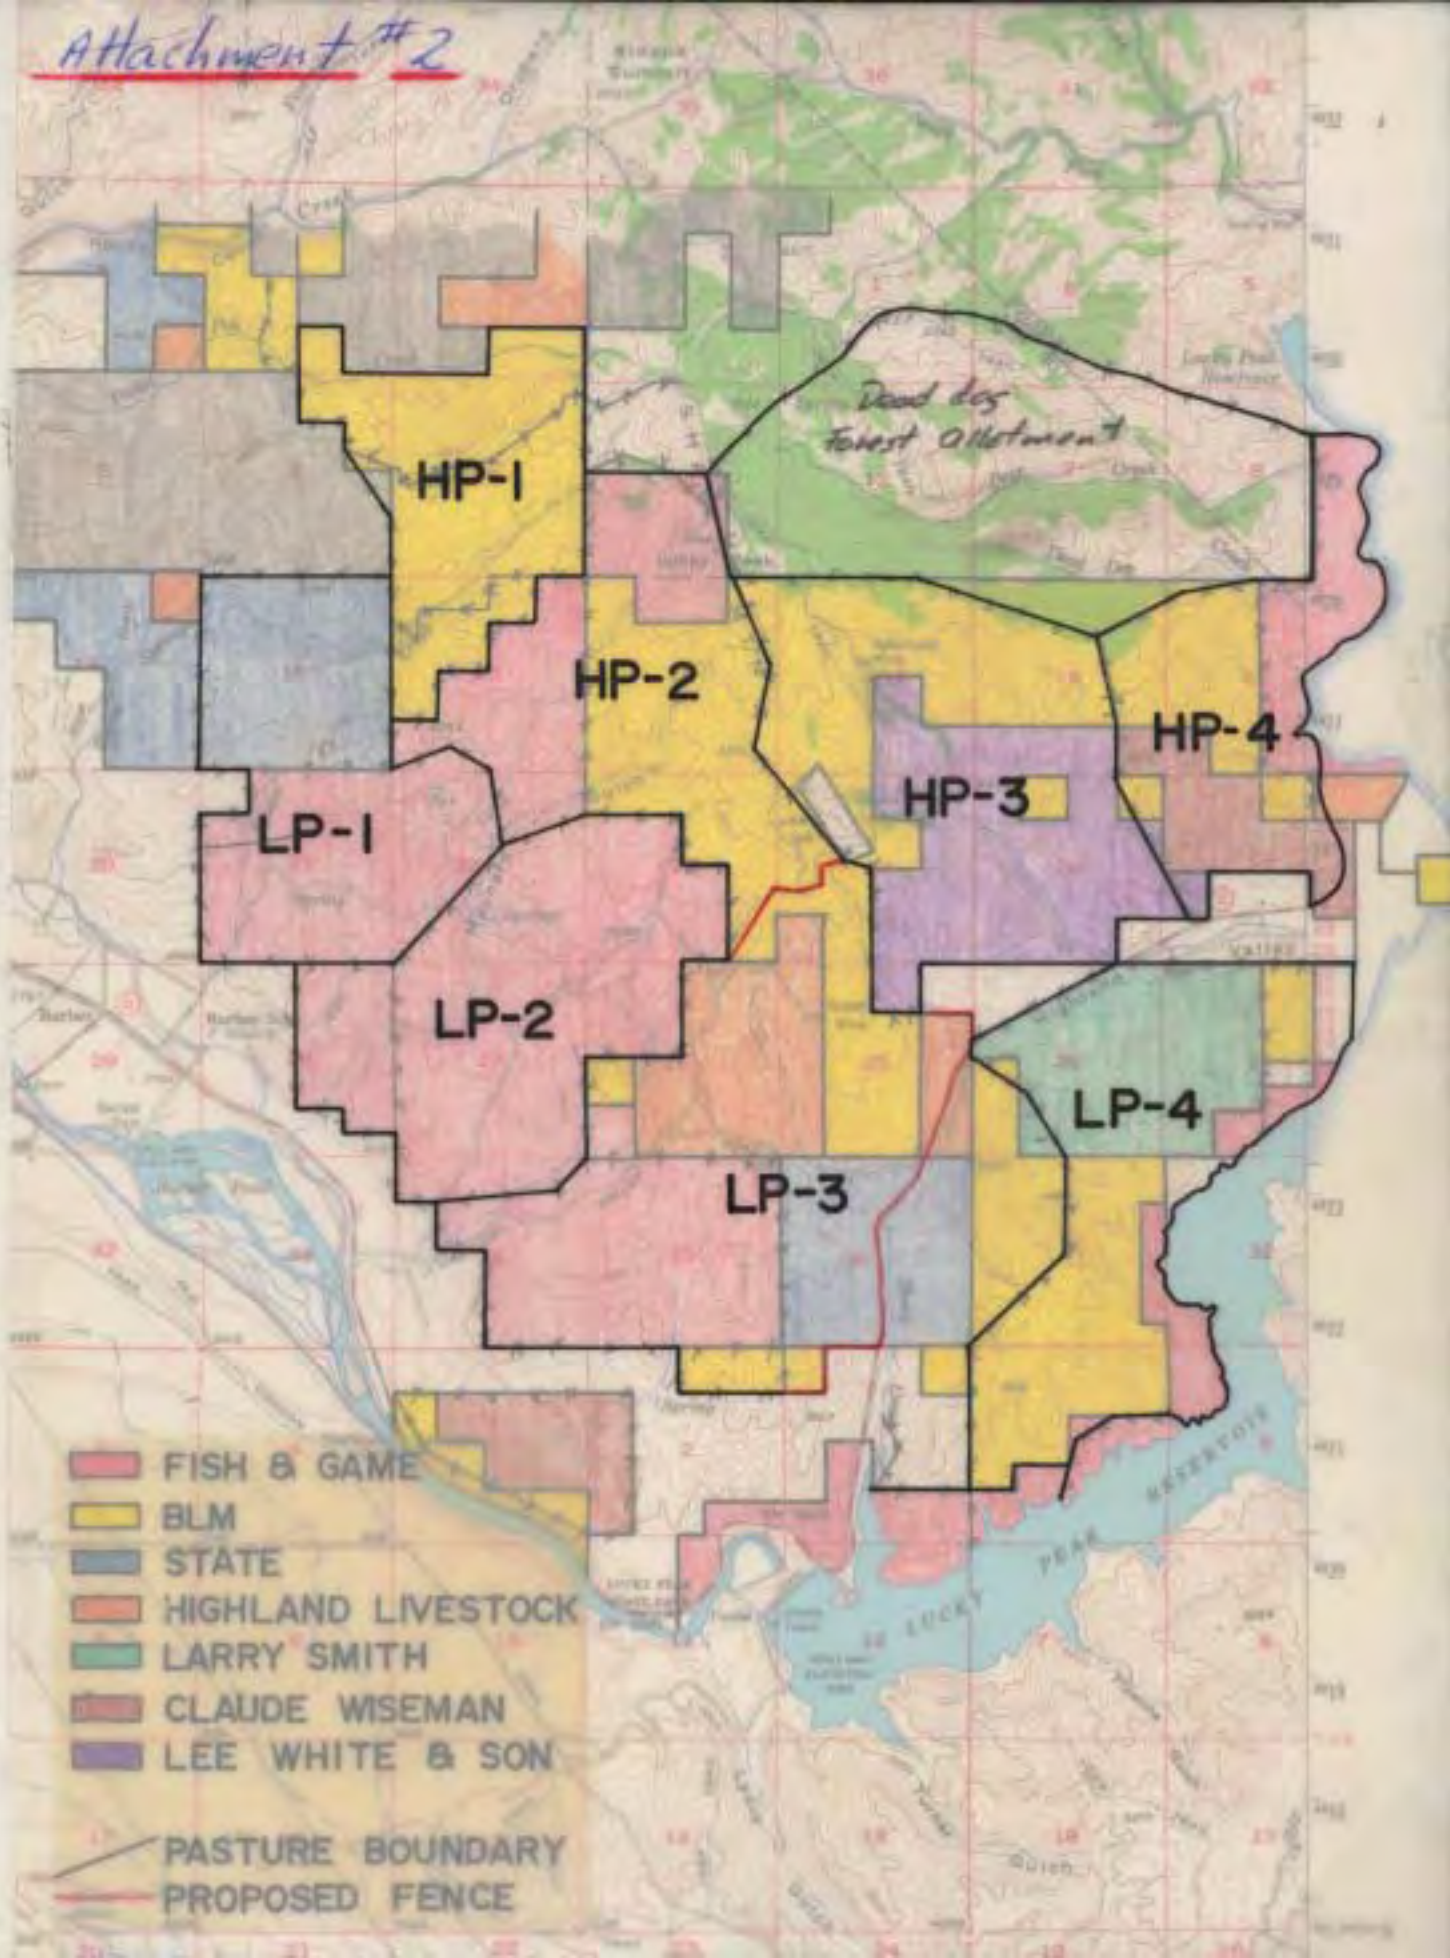

Attachment #2

HP-1

HP-2

HP-4

HP-3

LP-1

LP-2

LP-4

LP-3

- FISH & GAME
- BLM
- STATE
- HIGHLAND LIVESTOCK
- LARRY SMITH
- CLAUDE WISEMAN
- LEE WHITE & SON

PASTURE BOUNDARY
PROPOSED FENCE