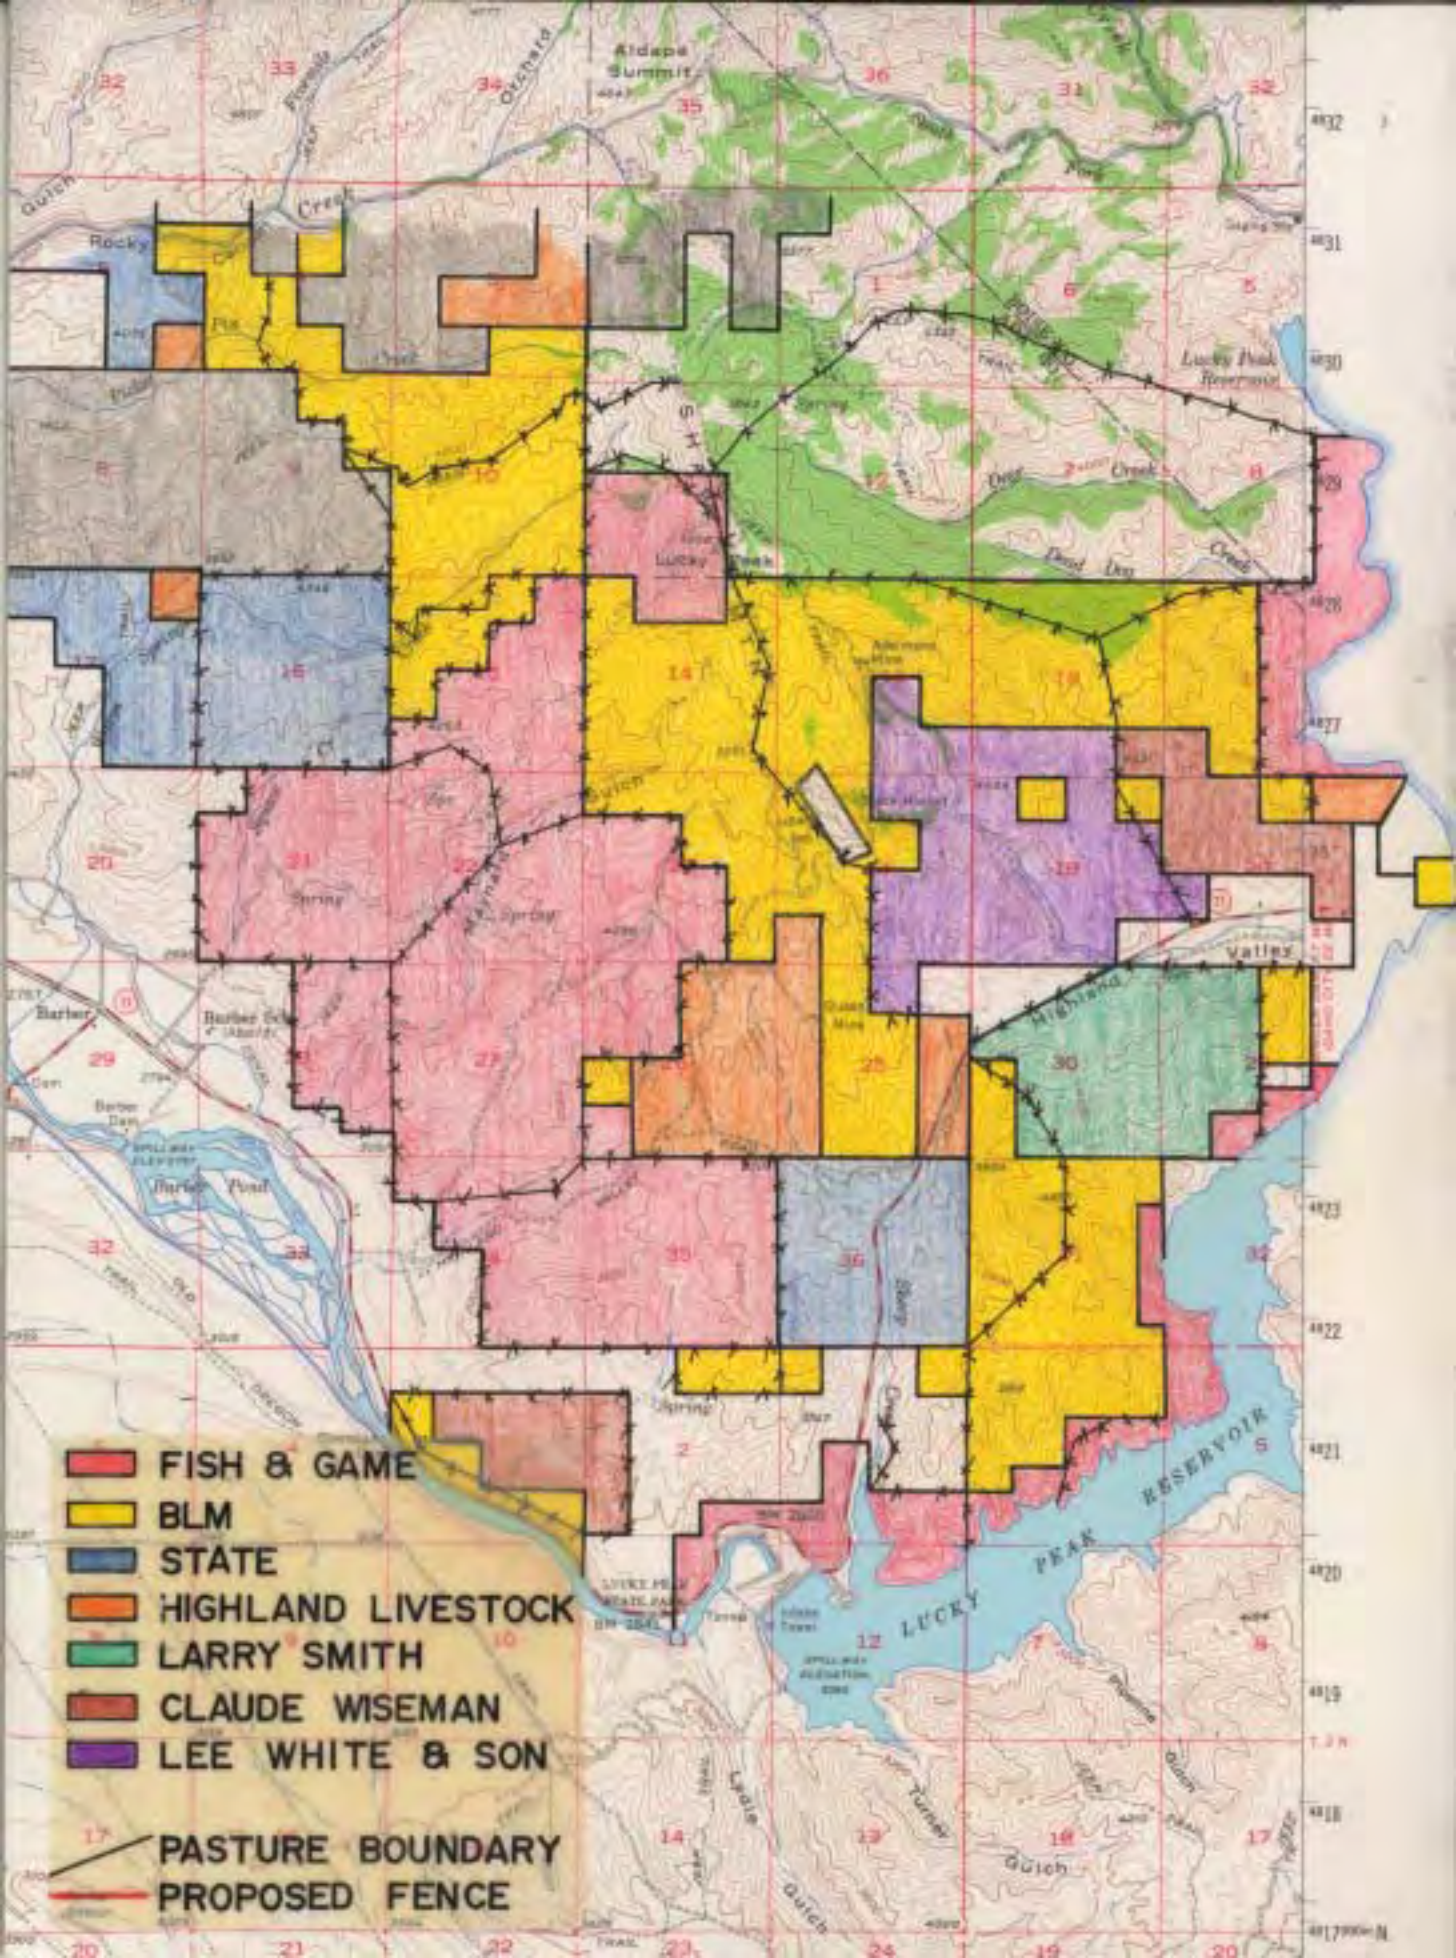

HP-3

LP-1

LP-2

LP-4

LP-3

- FISH & GAME
- BLM
- STATE
- HIGHLAND LIVESTOCK
- LARRY SMITH
- CLAUDE WISEMAN
- LEE WHITE & SON

PASTURE BOUNDARY
PROPOSED FENCE

- FISH & GAME
- BLM
- STATE
- HIGHLAND LIVESTOCK
- LARRY SMITH
- CLAUDE WISEMAN
- LEE WHITE & SON

PASTURE BOUNDARY
 PROPOSED FENCE

Gu: Did you ever see this modified grazing schedule for the Boise Front. It was changed to provide for care of movement of LvsTK. LvsTK graze in the A&C tracts. with the schedule change, the LvsTK

always move to
the adjacent
pasture.

Hugh H.